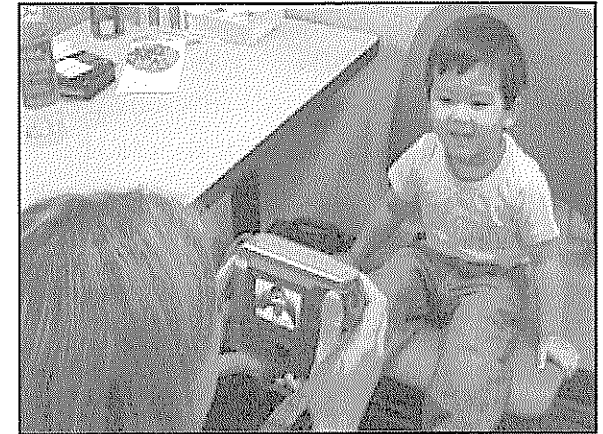

Take fingerprints...